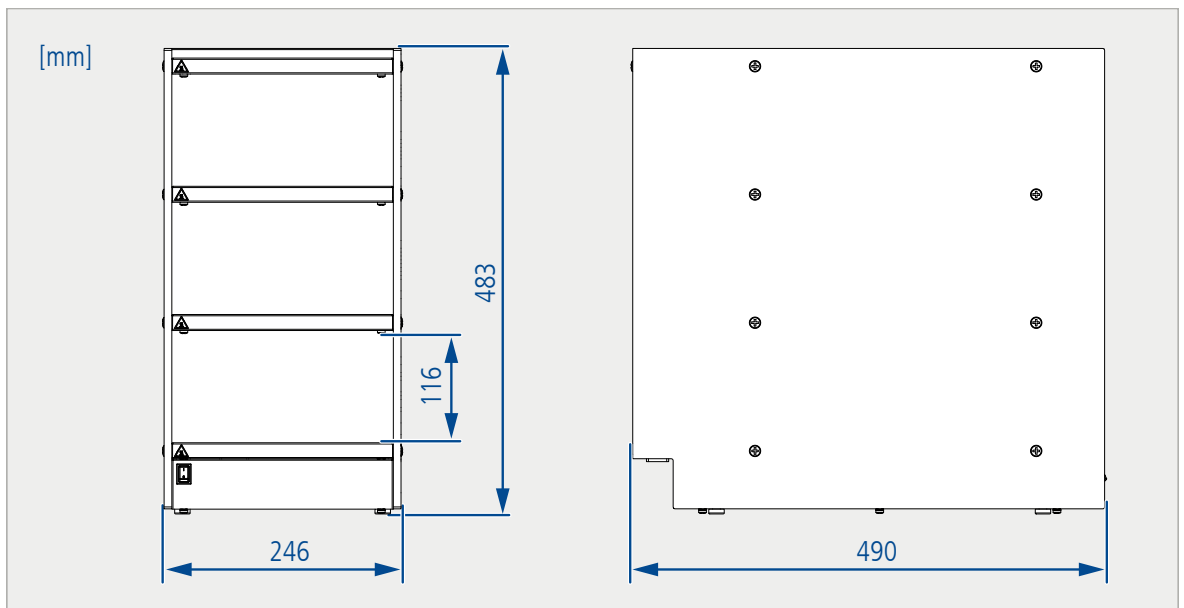

9 BW4c-CH

Machine parameters	
Capacity	Storage from 100 to 150 cups
Connection	220-240 VAC 50/60 Hz
Power	90-110 W
Dimension	246 x 490 x 483 mm (B / T / H)
Weight	19 kg